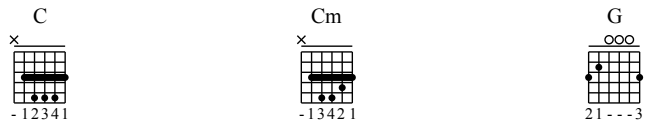

11

Staff 3: Measures 11-15. Measure 11: 2 0 3 2 0 3. Measure 12: 0 0 3 0 0 3. Measure 13: 3 5 5 3 5 5. Measure 14: 3 5 5 3 5 5. Measure 15: 3 0 0 3 0 0.